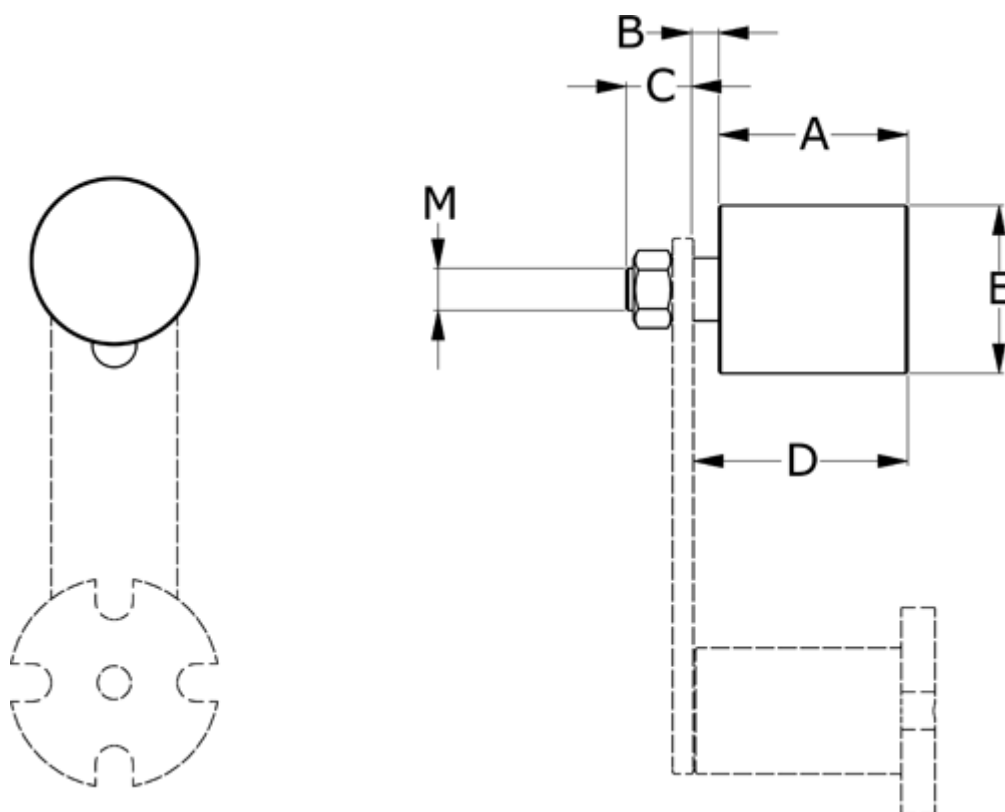

Data Sheet

Article number: 670580

Description: Roller DP 80
plastic Ø80 B90, Temp. -20 to +70 gr.

Measures

A = 90

B = 9

C = 28

D = 99

E = 80

For tightener = CE 38, CEZ 38

M = M20